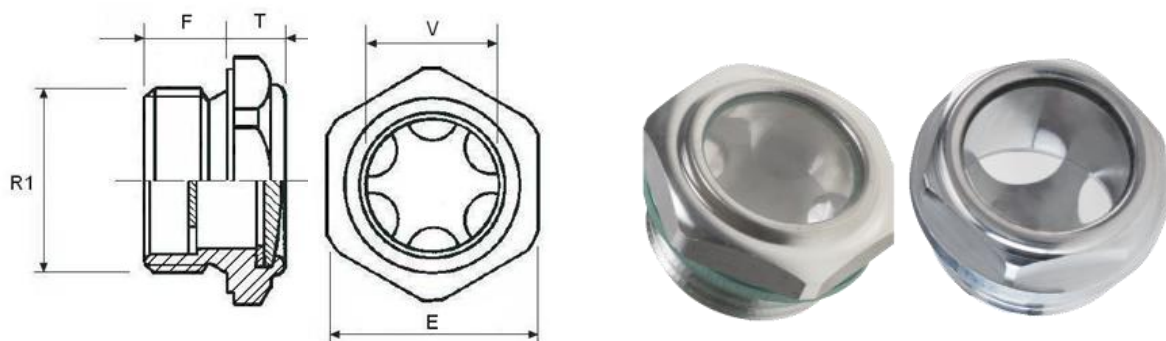

Visor Aluminio BSP

CODIGO	DESCRIPCION	R1	ØV	E	F	T
DIAVA06	Visor Aluminio 3/8"BSP	3/8" BSP	13	22	9	7
DIAVA08	Visor Aluminio 1/2"BSP	1/2" BSP	16	27	10	9
DIAVA12	Visor Aluminio 3/4"BSP	3/4" BSP	21	32	11	9
DIAVA16	Visor Aluminio 1"BSP	1" BSP	27	40	14	10