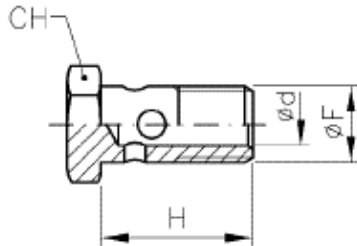

Perno Racord BSP

CODIGO	DESCRIPCION	THREAD E
LAMPR02	Perno Racord 1/8" BSP	G1/8"X28
LAMPR04	Perno Racord 1/4" BSP	G1/4"X19
LAMPR06	Perno Racord 3/8" BSP	G3/8"X19
LAMPR08	Perno Racord 1/2" BSP	G1/2"X14
LAMPR10	Perno Racord 5/8" BSP	G5/8"X14
LAMPR12	Perno Racord 3/4" BSP	G3/4"X14
LAMPR16	Perno Racord 1" BSP	G1"X11